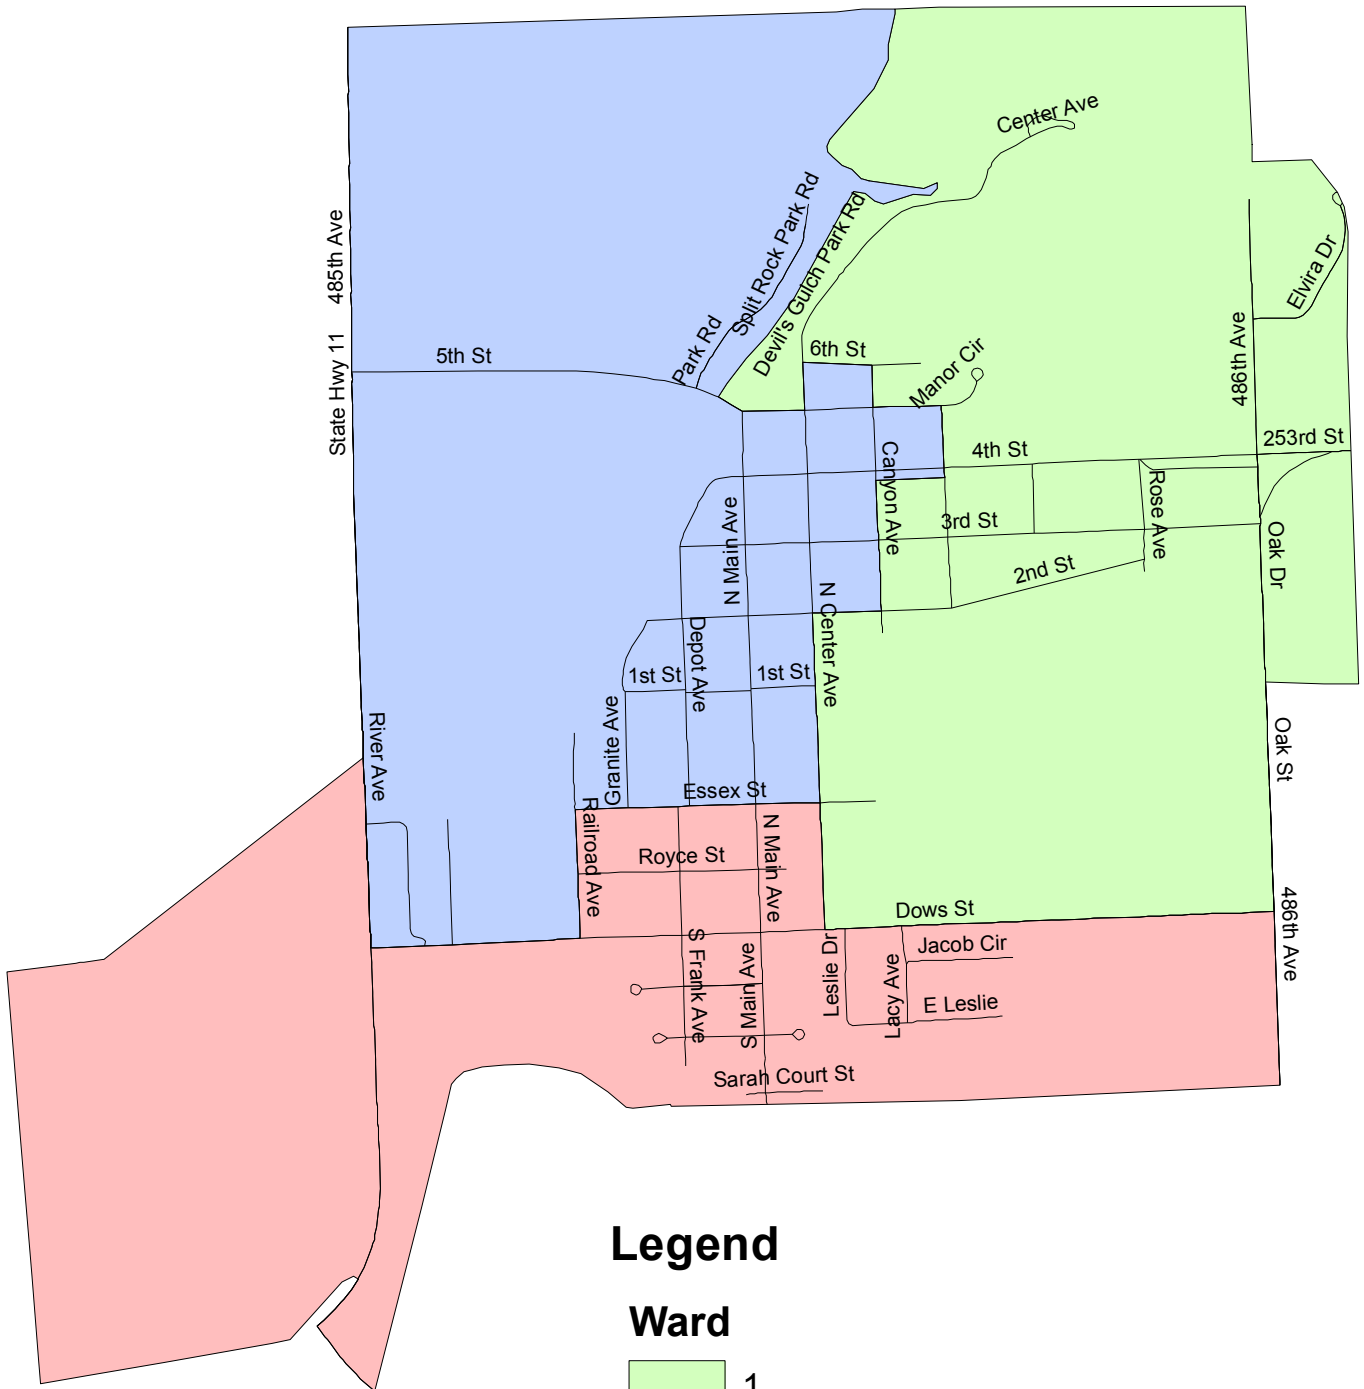

Garretson Ward Map

Legend

Ward

- 1
- 2
- 3

0 28570 1,140 1,710 2,280 Feet